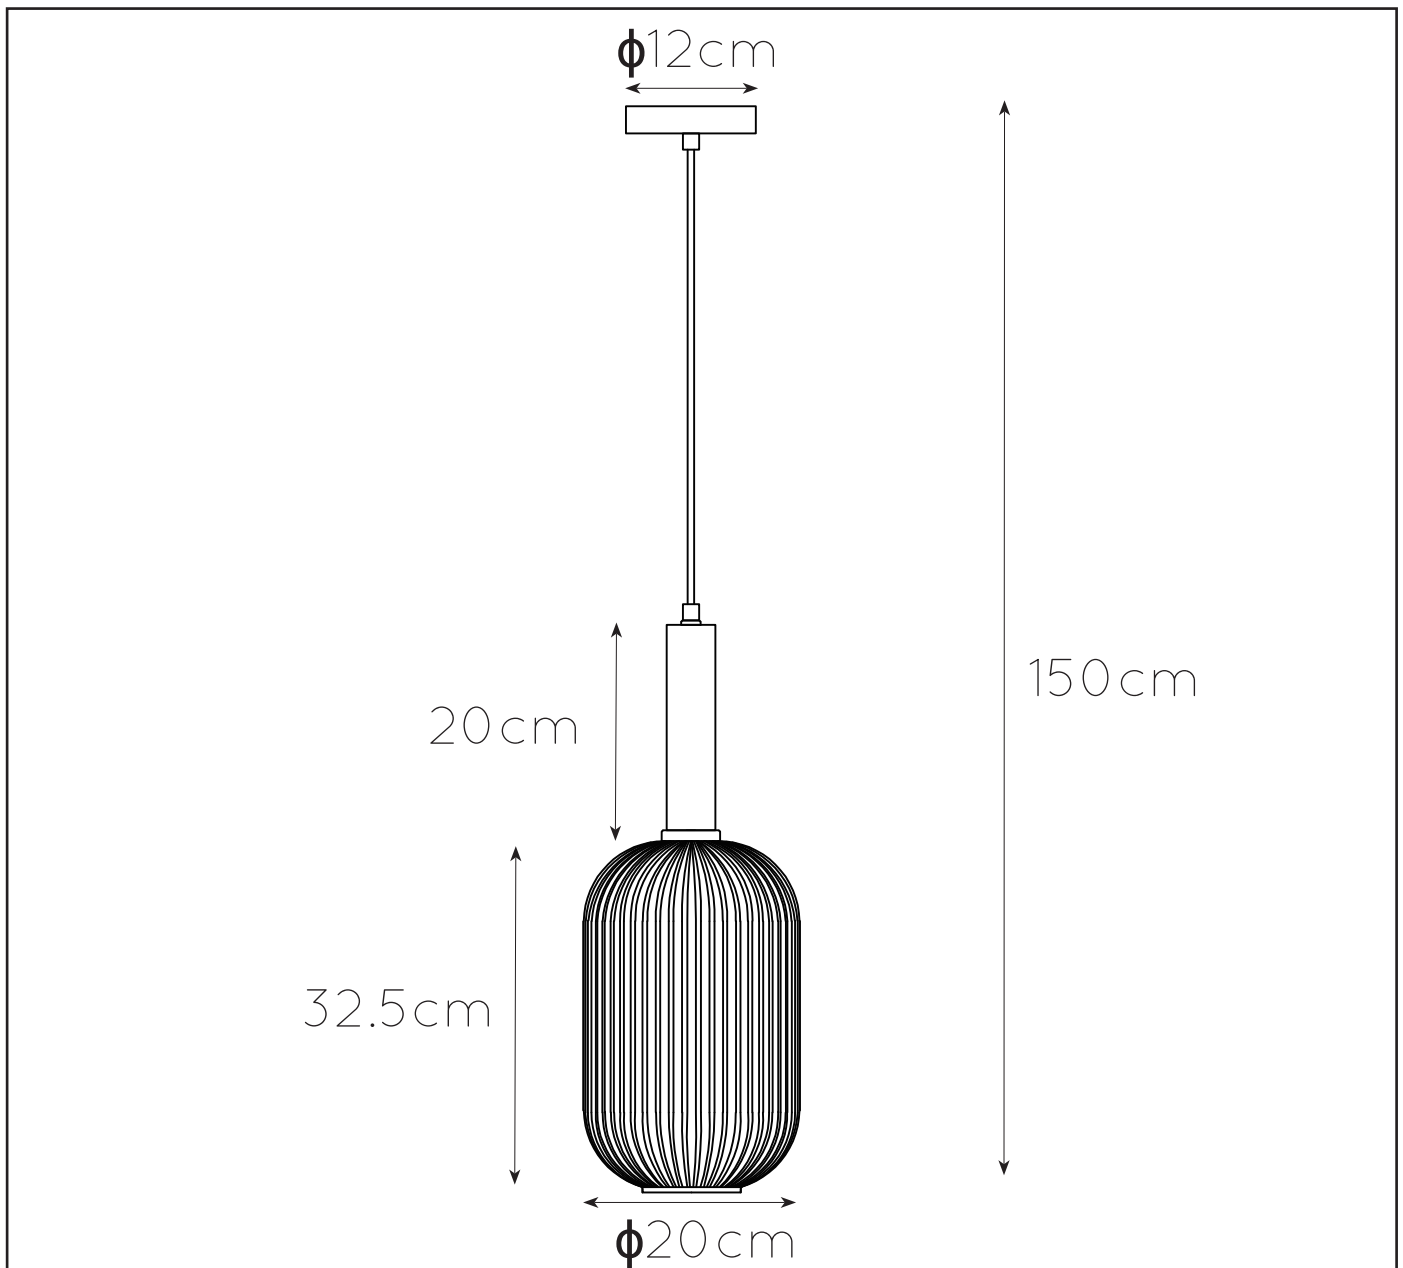

MALOTO

item number : 45386/20/33
EAN code : 5411212451170

item number : 45386/20/62
EAN code : 5411212451187

For more specifications, dimensions please visit
www.lucide.com